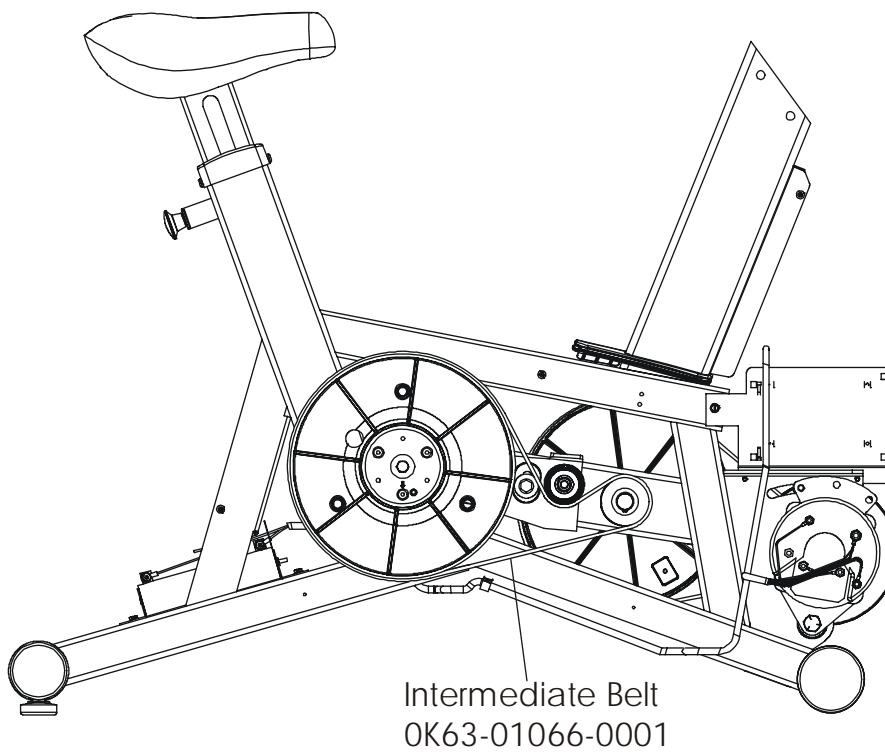

93CW-0XXX-02
S/N CCM100000 and up

ARCTIC SILVER 93CW
Handlebar Assy. - AK63-00101-0001

93CW-0XXX-02
S/N CCM100000 and up

ARCTIC SILVER 93CW
Belts

93CW-0XXX-02
S/N CCM100000 and up

ARCTIC SILVER 93CW

Cables

93CW-0XXX-02
S/N CCM100000 and up